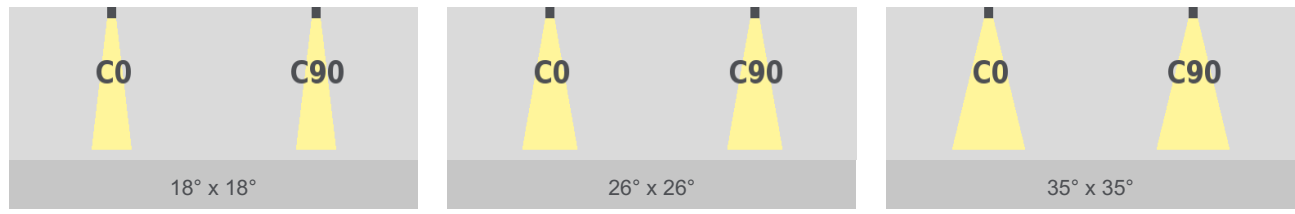

Start-up Temperature	-20 °C / +30 °C | -4 °F / +82 °F	
Lumen Maintenance [L70]	50'000 h @ 25 °C / 77 °F	
LED-Class	Class 2 LED-Product	
Housing	Aluminium	
Housing Color(s)	 Signal white RAL 9003 Jet black RAL 9005 Dark grey RAL 9023 Grey brown RAL 8019 Gold RAL 1036 * Others colors available upon request	
Lens	PMMA	
Weight	155 mm (6.10 in): 1,4 kg (3.09 lbs) 310 mm (12.20 in): 2,1 kg (4.63 lbs) 465 mm (18.31 in): 2,8 kg (6.17 lbs)	
Ingress Protection	IP20	
Environment	 indoor	
Certification		

Beam Angles