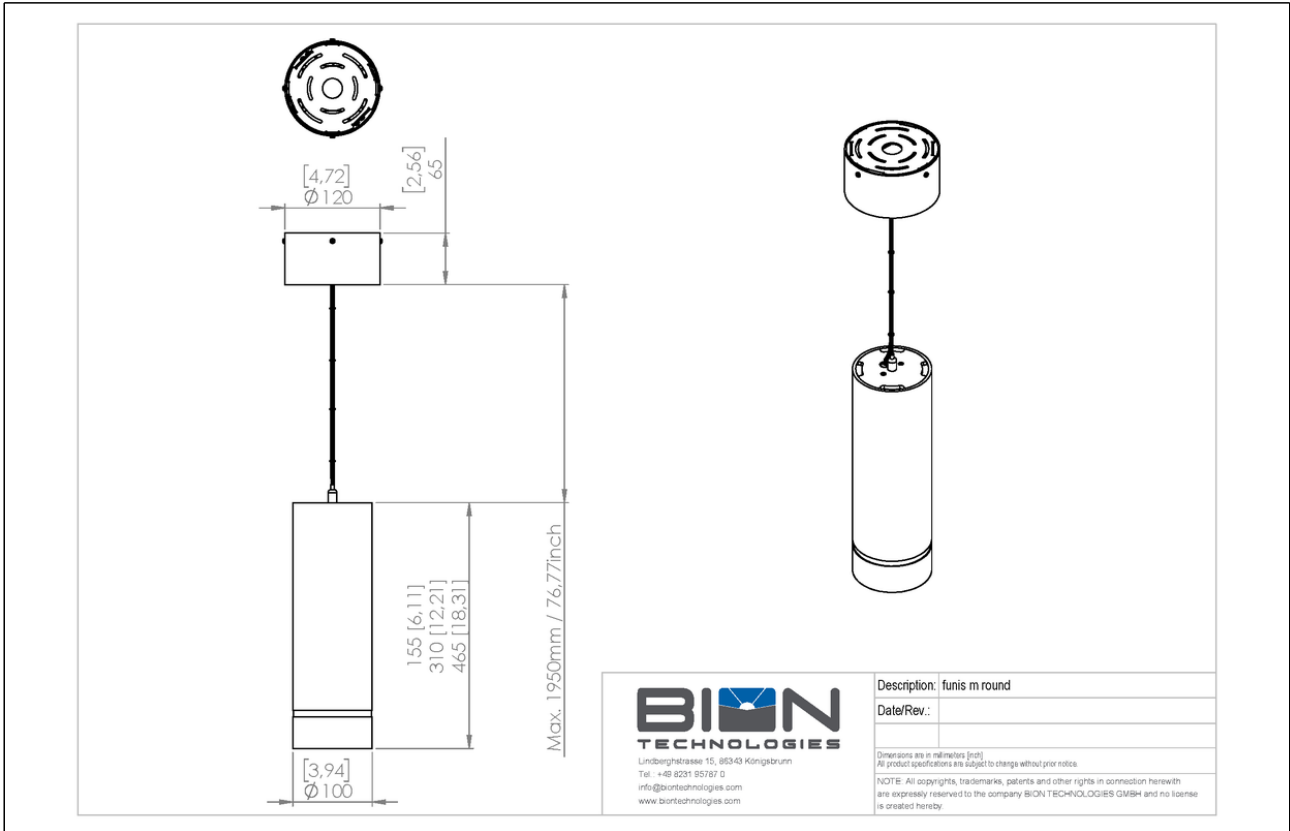

Engineering Drawing