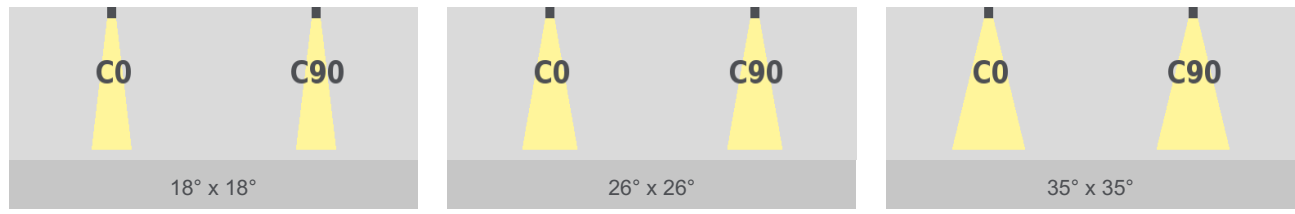

Start-up Temperature	-20 °C / +30 °C | -4 °F / +82 °F	
Lumen Maintenance [L70]	50'000 h @ 25 °C / 77 °F	
LED-Class	Class 2 LED-Product	
Housing	Aluminium	
Housing Color(s)	Signal white RAL 9003 Jet black RAL 9005 Dark grey RAL 9023 Grey brown RAL 8019 Gold RAL 1036 * Others colors available upon request	
Lens	PMMA	
Weight	<table style="width: 100%; border-collapse: collapse;"> <tr> <td style="width: 33%;">155 mm (6.10 in):</td> <td style="width: 33%;">1,4 kg</td> <td style="width: 33%;">(3.09 lbs)</td> </tr> <tr> <td>310 mm (12.20 in):</td> <td>2,1 kg</td> <td>(4.63 lbs)</td> </tr> <tr> <td>465 mm (18.31 in):</td> <td>2,8 kg</td> <td>(6.17 lbs)</td> </tr> </table>	
Ingress Protection	IP20	
Environment	 indoor	
Certification		

Beam Angles